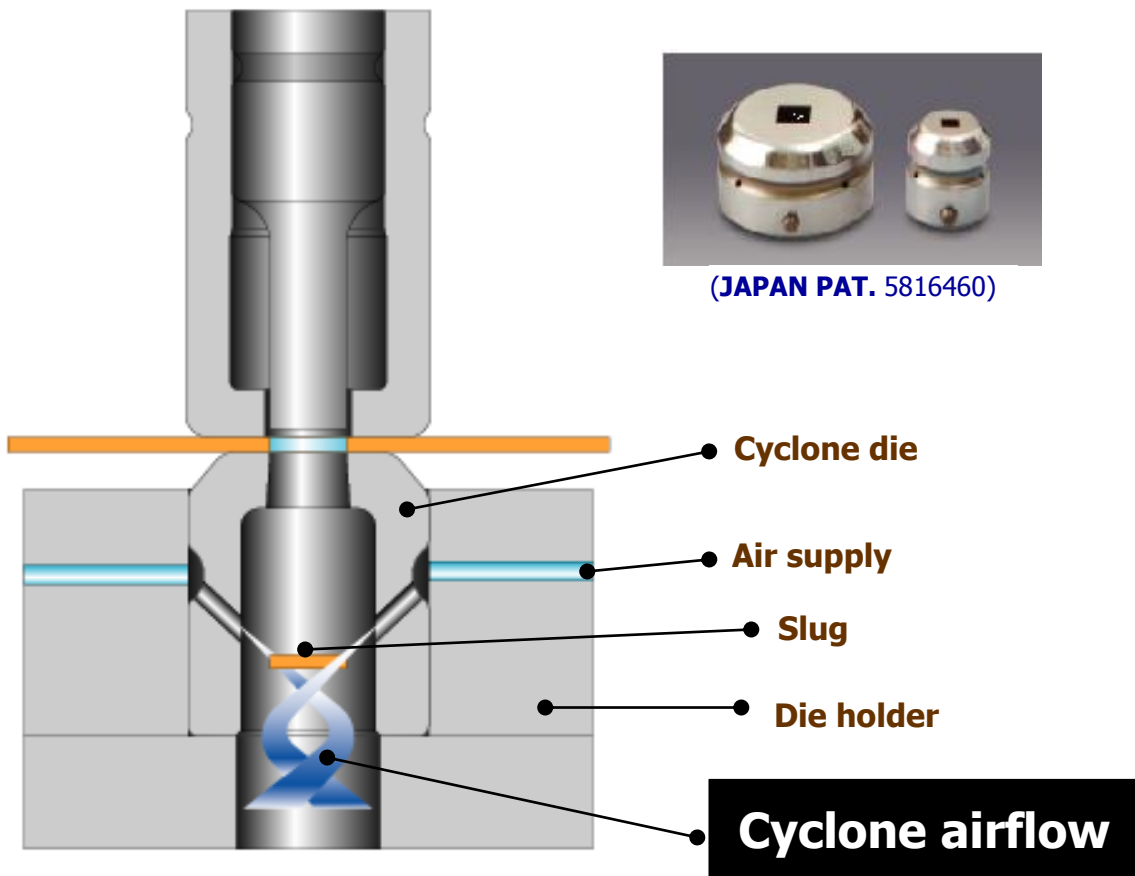

Good for preventing slug pulling problems

CYCLONE DIE

Working only when punching machine has power vacuum die use function as machine option.

By adapting cyclone jet method, the slug pulling is removed by stronger cyclone (spiral) airflow.