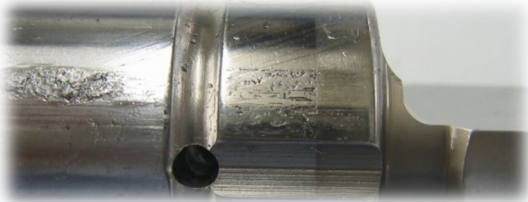

“Kado” (Japanese flower arrangement)

Kado is a traditional Japanese art originating from the Heian period (794-1185) in which flowers and plants are specially arranged in a vase for appreciation. It is also called Ikebana. Ikebana is a Japanese-style flower arrangement. Those flowers are usually displayed in tokonoma*¹.
The general style of ikebana, a kenzan (needle-point holder) is placed in the vase with water, flowering plants and branches of trees are secured on it, and the length and shapes is adjusted with scissors.
Flowers and plants in ikebana represent human life and express its beauty and venerableness. In Ikebana, flowers also represent heaven, earth and man, which are to be arranged in a proper balance. There are many styles in Ikebana. Based on Ikenobo style*², there are about 2000-30000 styles.
In Ikebana, flowers, grasses, trees, and all different kinds of plants are used. Ikebana exhibitions are held at exhibition spaces, post offices and train stations.

*¹ tokonoma: an alcove in a traditional Japanese room where art and ikebana are displayed.

*² Ikenobo style is the base of Ikebana established by Senoh Ikebono.

Moly Paste 300

(Anti-Seizure Paste)

Tool lubrication is very important to keep tool life longer and keep good condition to punching tools. Especially punch body and guide need to put good lubricant oil / grease is necessary to use.

Sliding troubles have a large effect such as tool breakage and machine stoppage.

Conic recommend this high performance lubricant named "Moly paste 300" produced by Sumico. When we ship the "SET ORDER TOOL" to the customer, we apply this lubricant to the slide part of the punch body.*1, *2